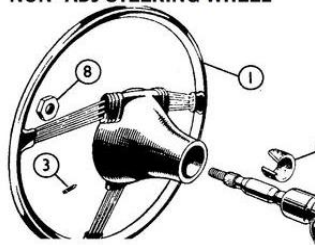

Additional information:

NON- ADJ STEERING WHEEL